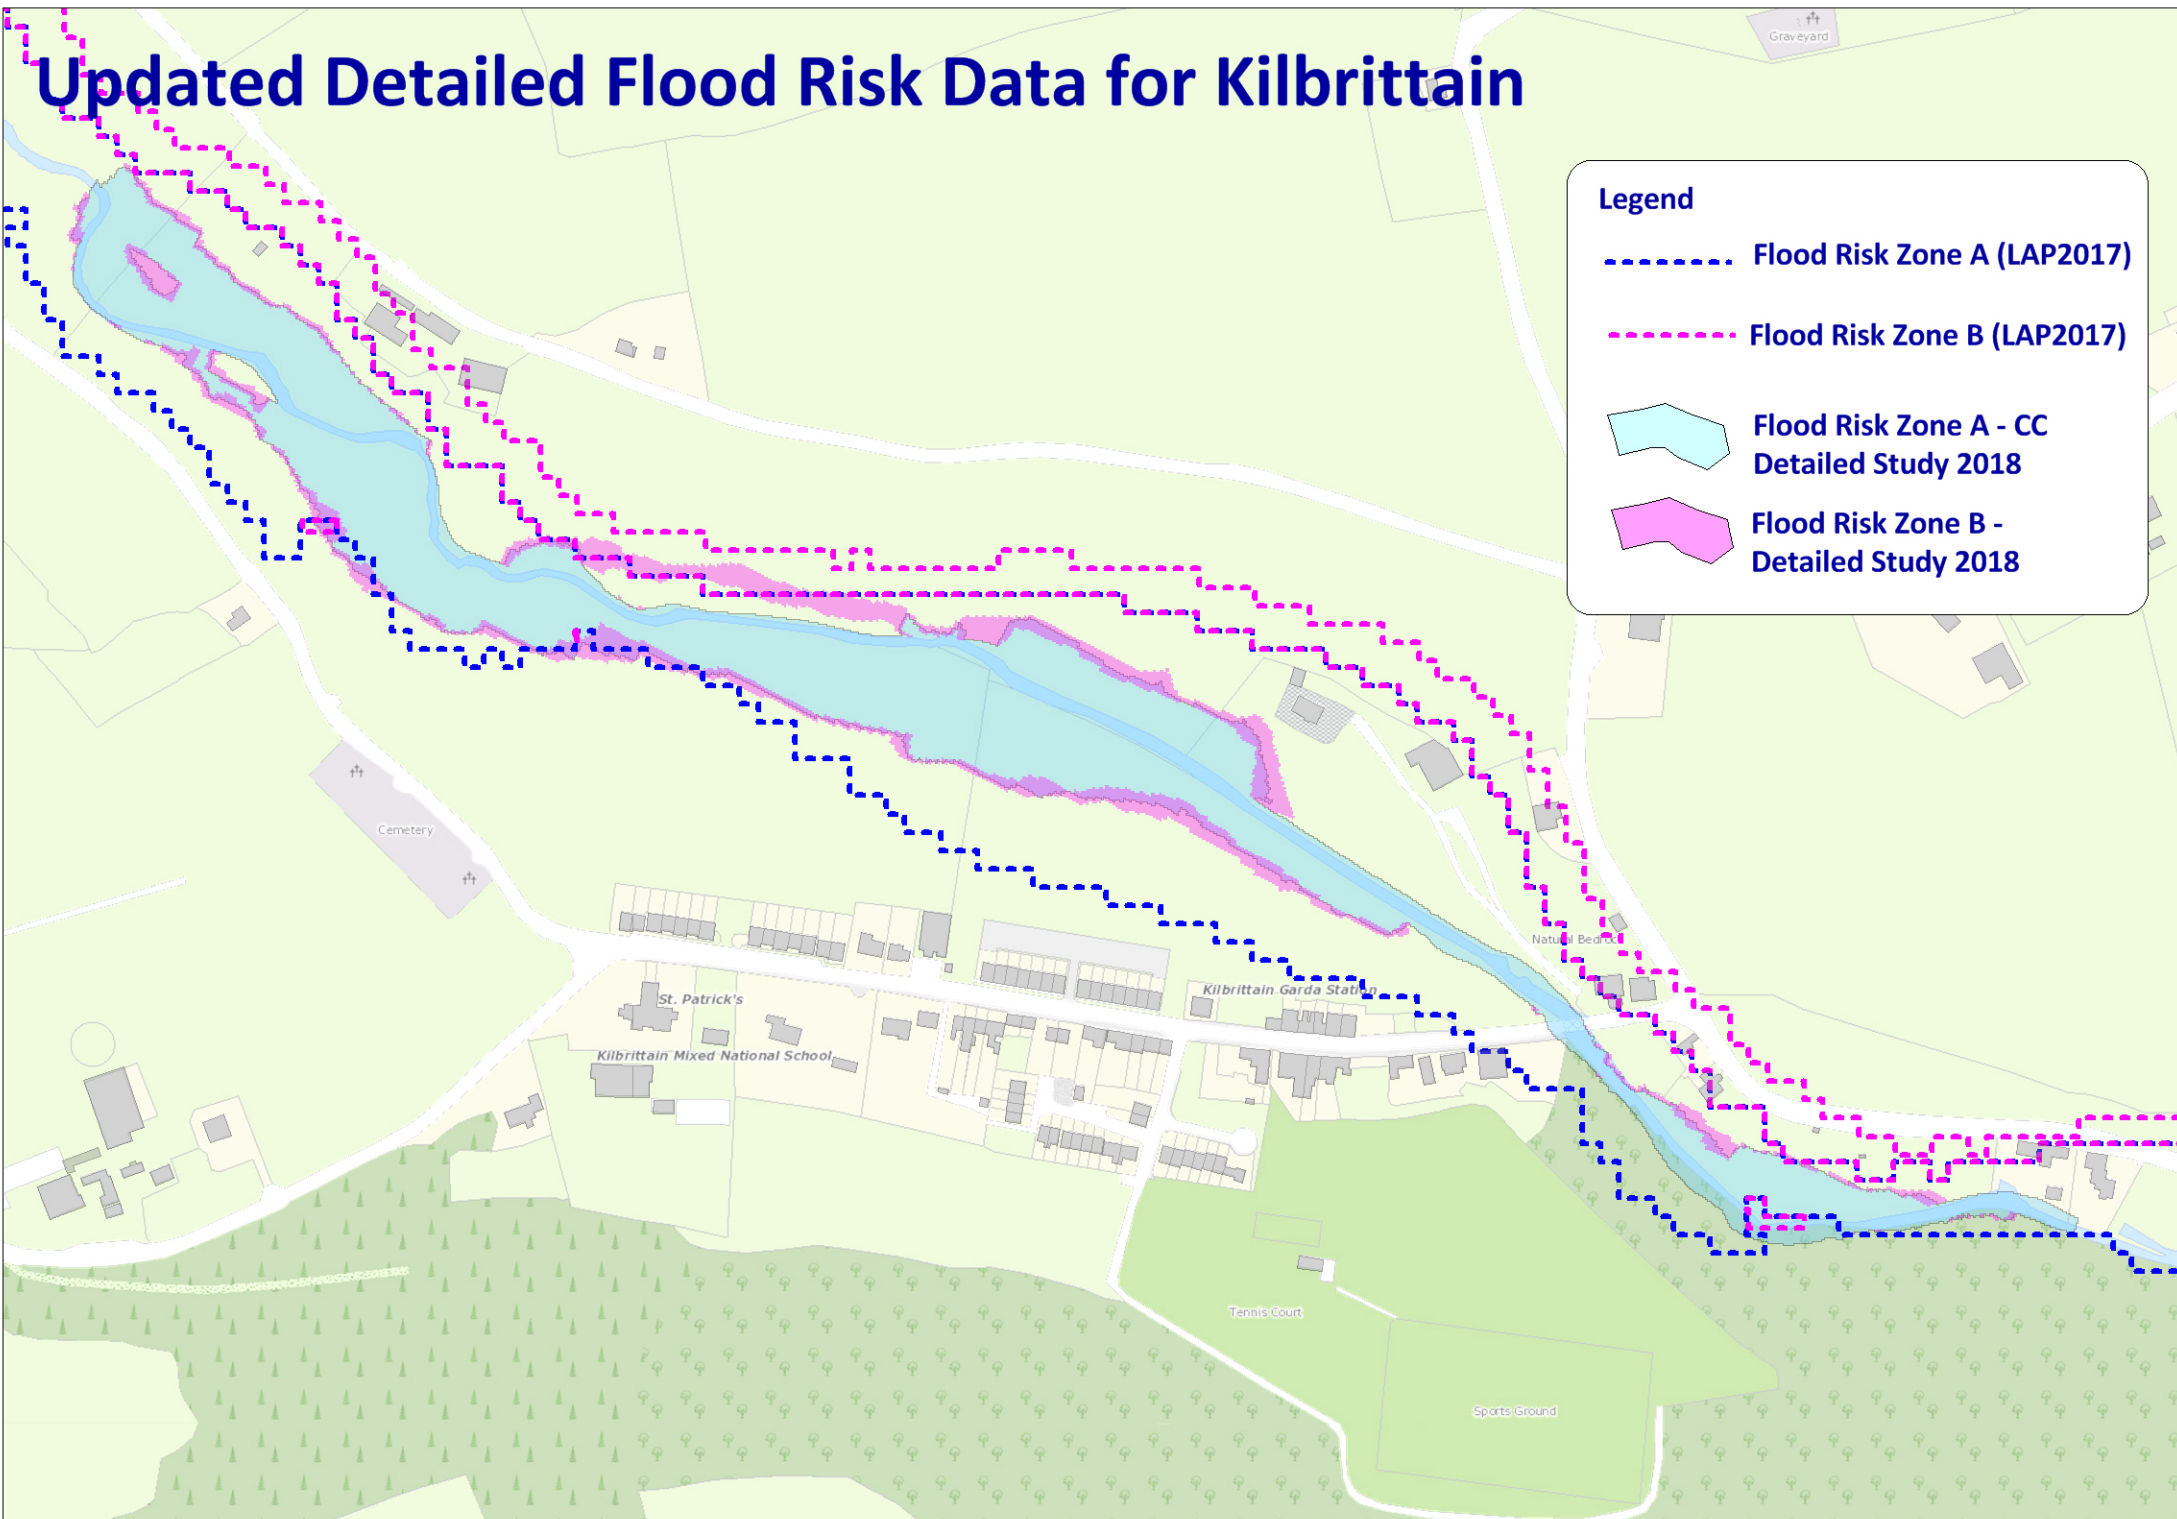

Updated Detailed Flood Risk Data for Kilbrittain

Legend

- Flood Risk Zone A (LAP2017)
- Flood Risk Zone B (LAP2017)
- Flood Risk Zone A - CC Detailed Study 2018
- Flood Risk Zone B - Detailed Study 2018