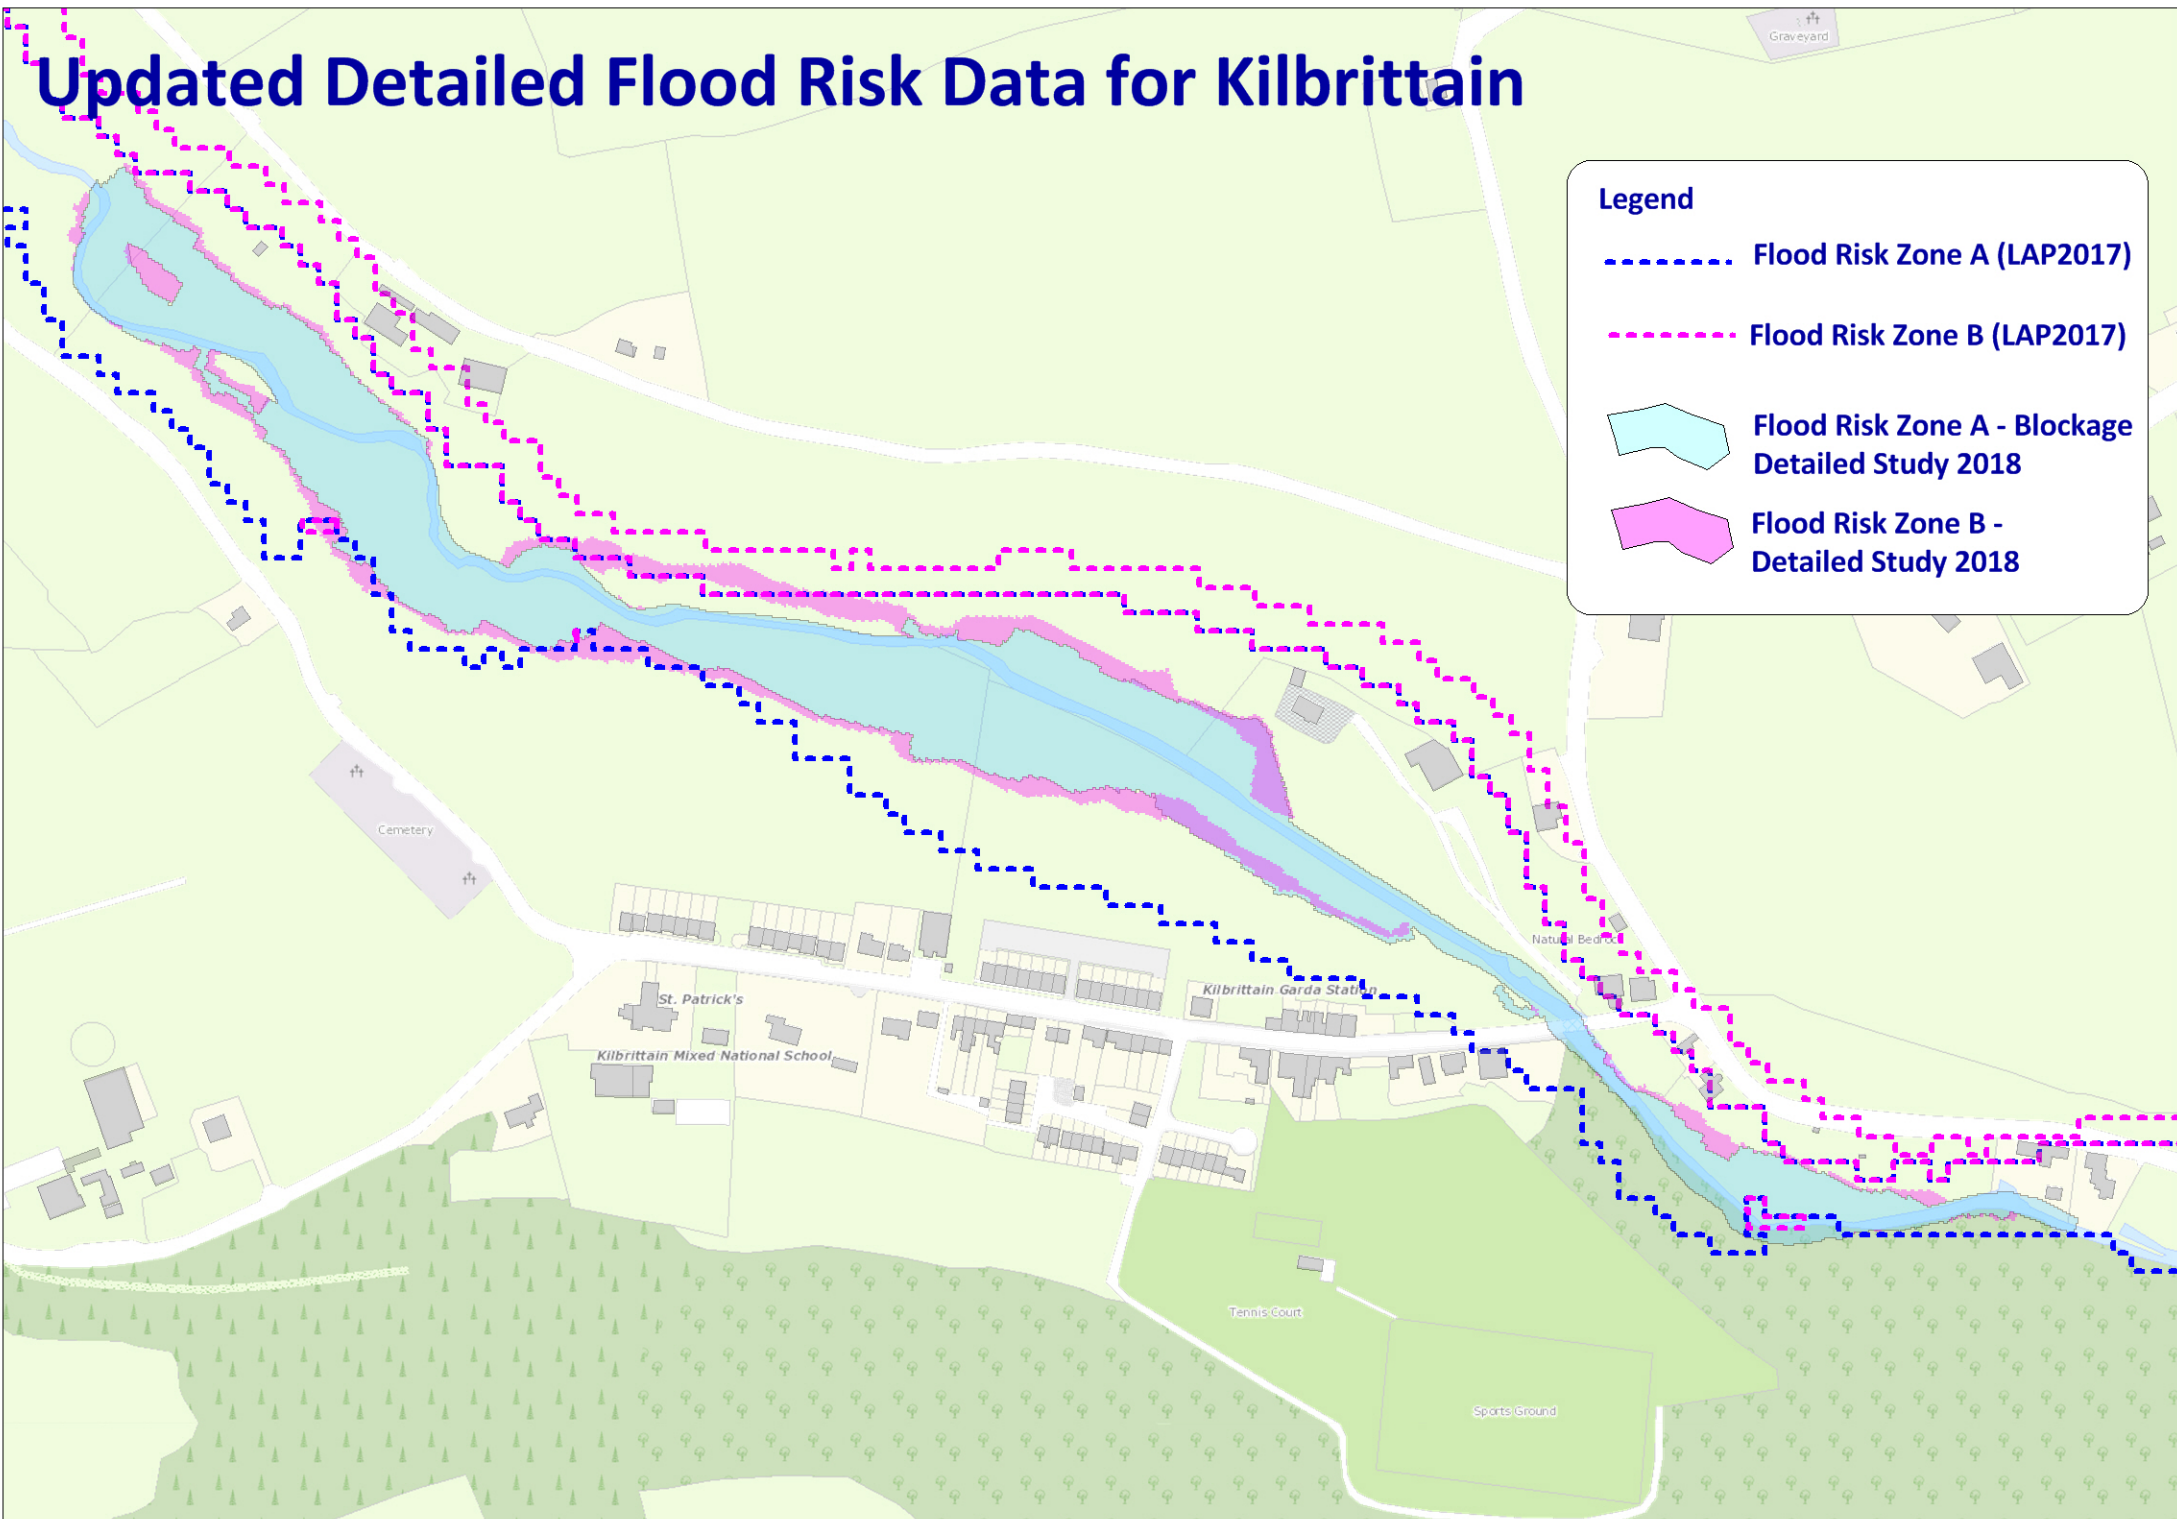

Updated Detailed Flood Risk Data for Kilbrittain

Legend

- Flood Risk Zone A (LAP2017)
- Flood Risk Zone B (LAP2017)
- Flood Risk Zone A - Blockage Detailed Study 2018
- Flood Risk Zone B - Detailed Study 2018