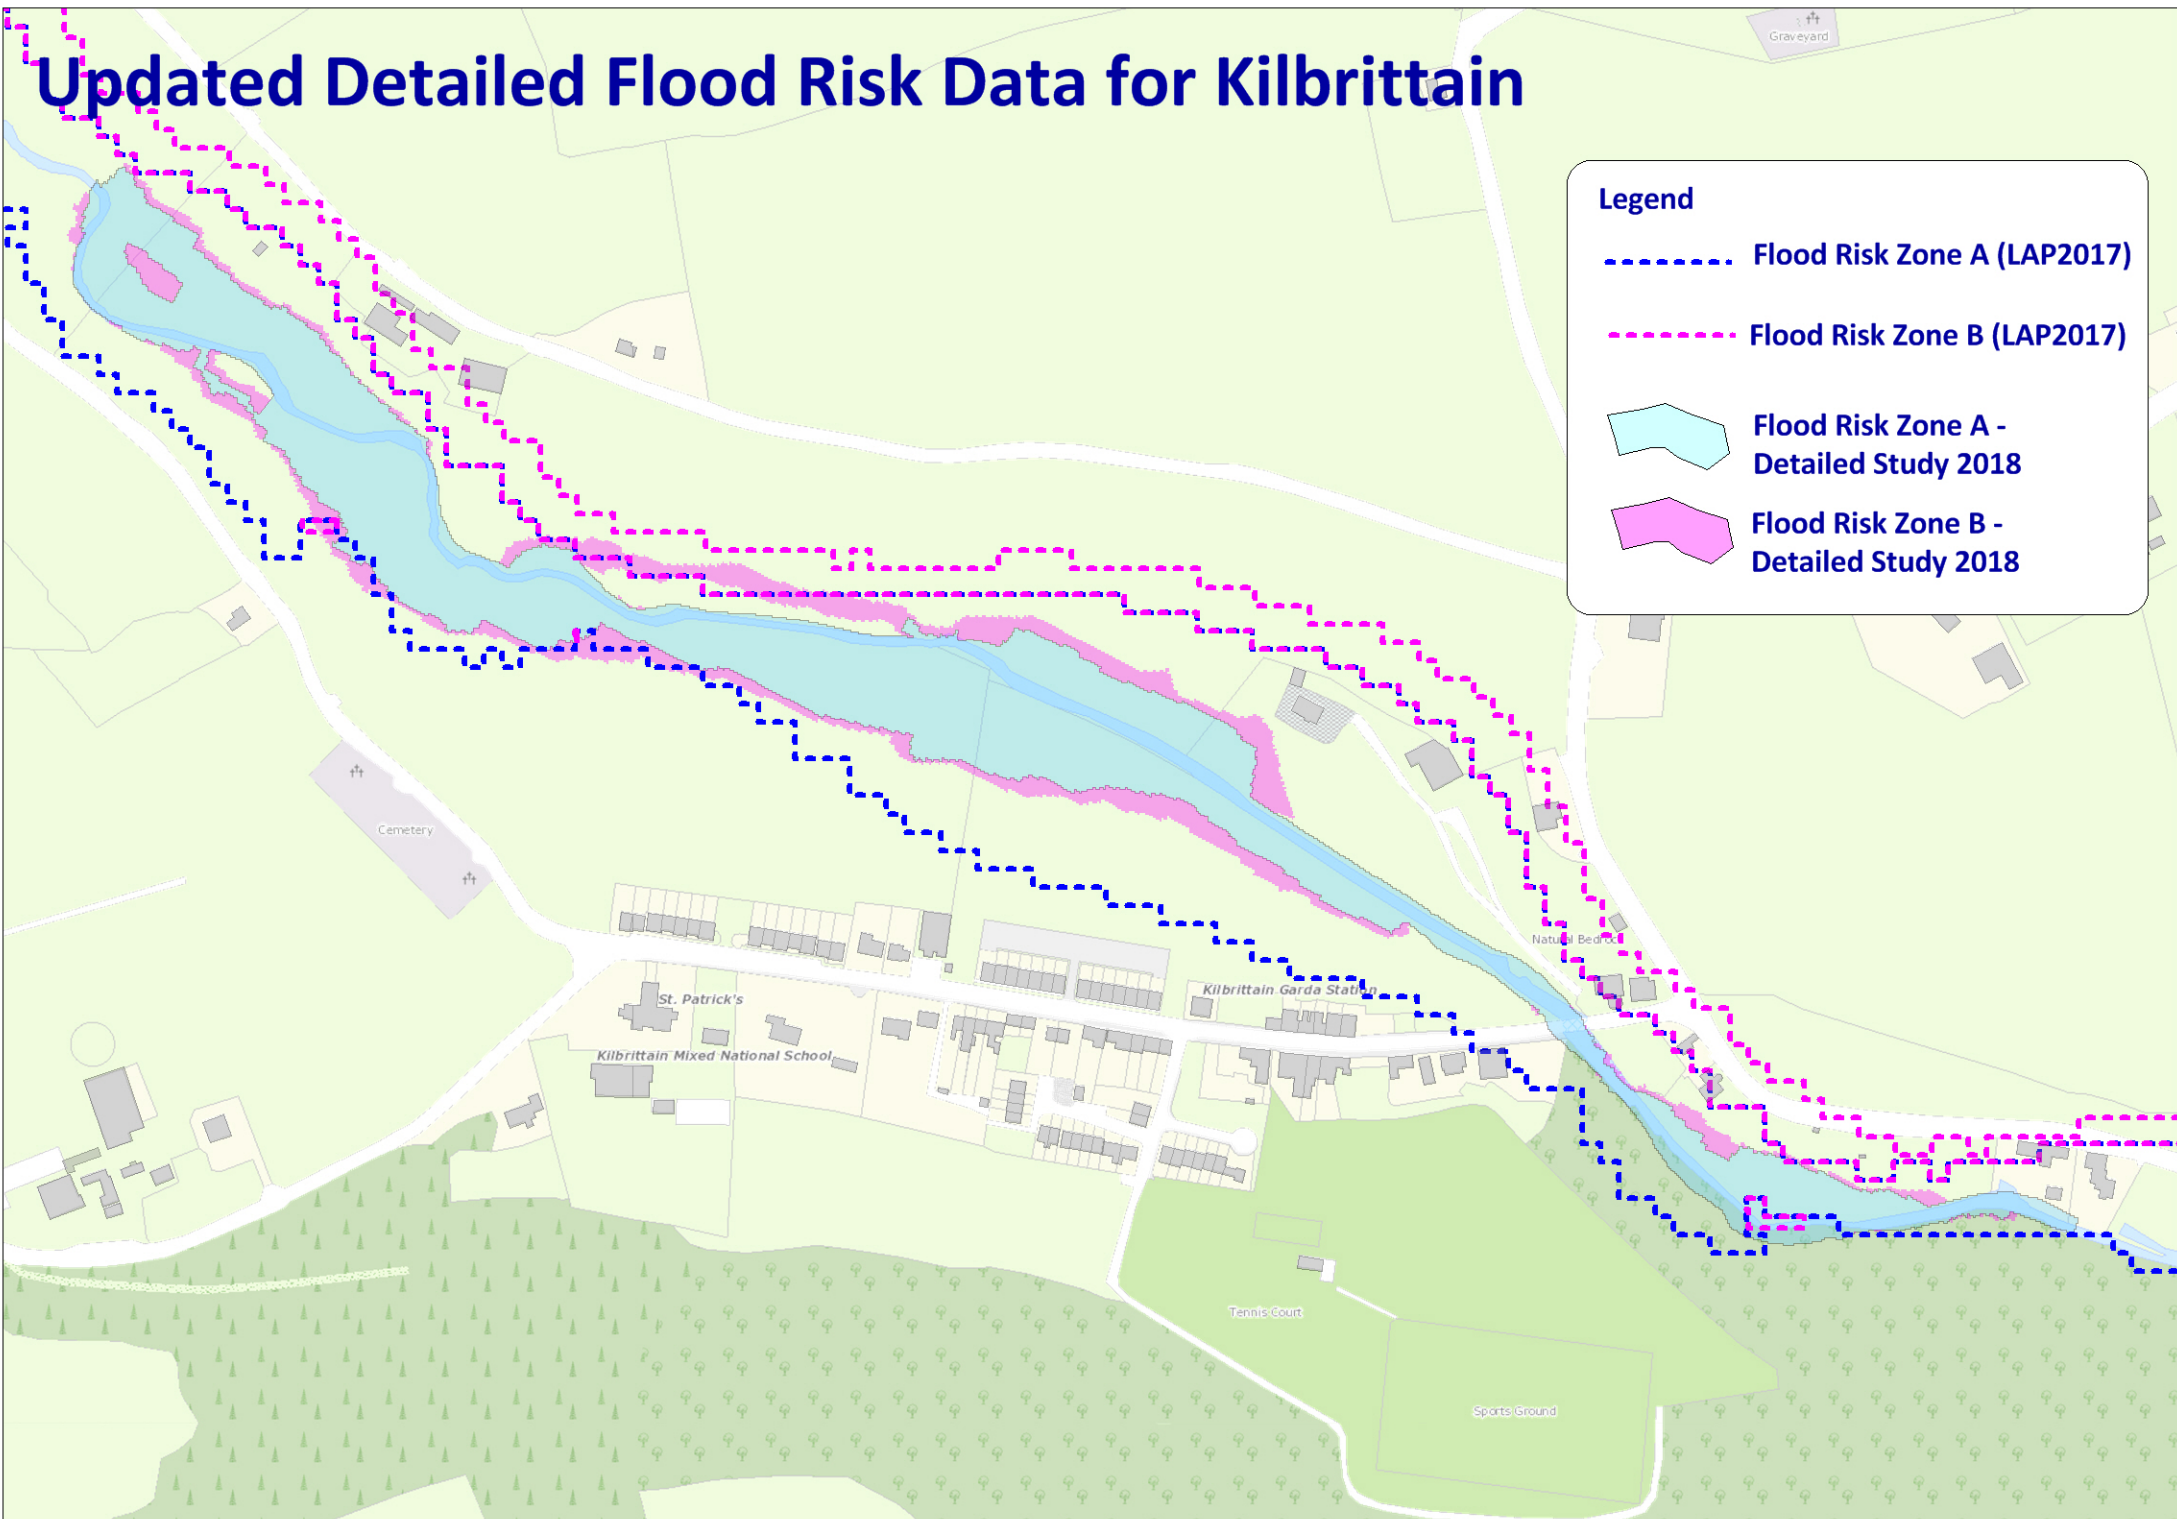

Updated Detailed Flood Risk Data for Kilbrittain

Legend

- Flood Risk Zone A (LAP2017)
- Flood Risk Zone B (LAP2017)
- Flood Risk Zone A - Detailed Study 2018
- Flood Risk Zone B - Detailed Study 2018